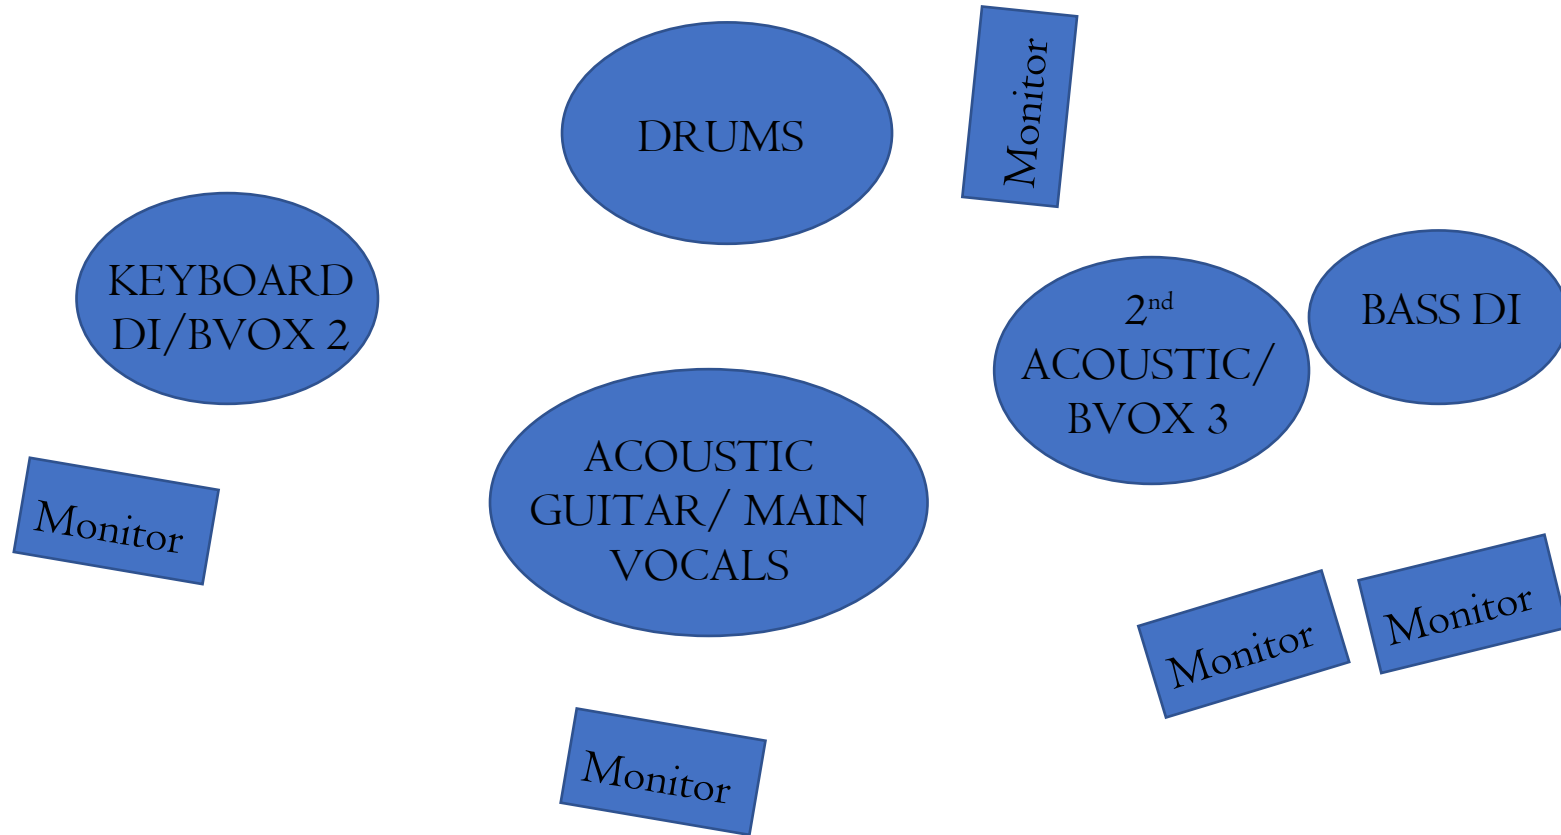

STAGE PLAN – MEGAN LINFORD FULL BAND (CORE SETUP)

WICKHAM + VICTORIOUS